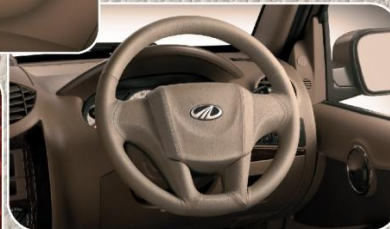

A specially designed *crest emblem* on the C Pillar, tail gate and IP makes a fitting badge of honour.