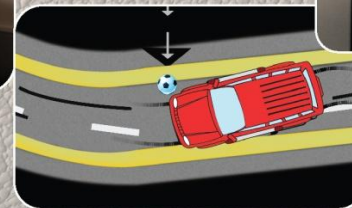

Anti-lock braking System (ABS) keeps the car composed while braking on slippery surfaces.

SPECIFICATIONS

Variant	CELEBRATION EDITION II
SPECIFICATIONS	
Engine	mEagle CRDe
Fuel	Diesel
Injection	Common Rail
Engine Capacity (cc)	2498
Power (kW@rpm)	83.2 kW@ 3800 (112 BHP)
Torque (Nm@rpm)	260 Nm @ 1800-2200
Front brake	Disc
Rear brake	Drum
Front suspension	Independent Coil Spring
Rear suspension	Multi-Link Coil Spring
Turning radius (m)	5.4
Tyre Size	215 / 75 R15 (381 mm)
Fuel tank (l)	55
Theatre Style Seating	8 seater front facing 7 seater captain seats